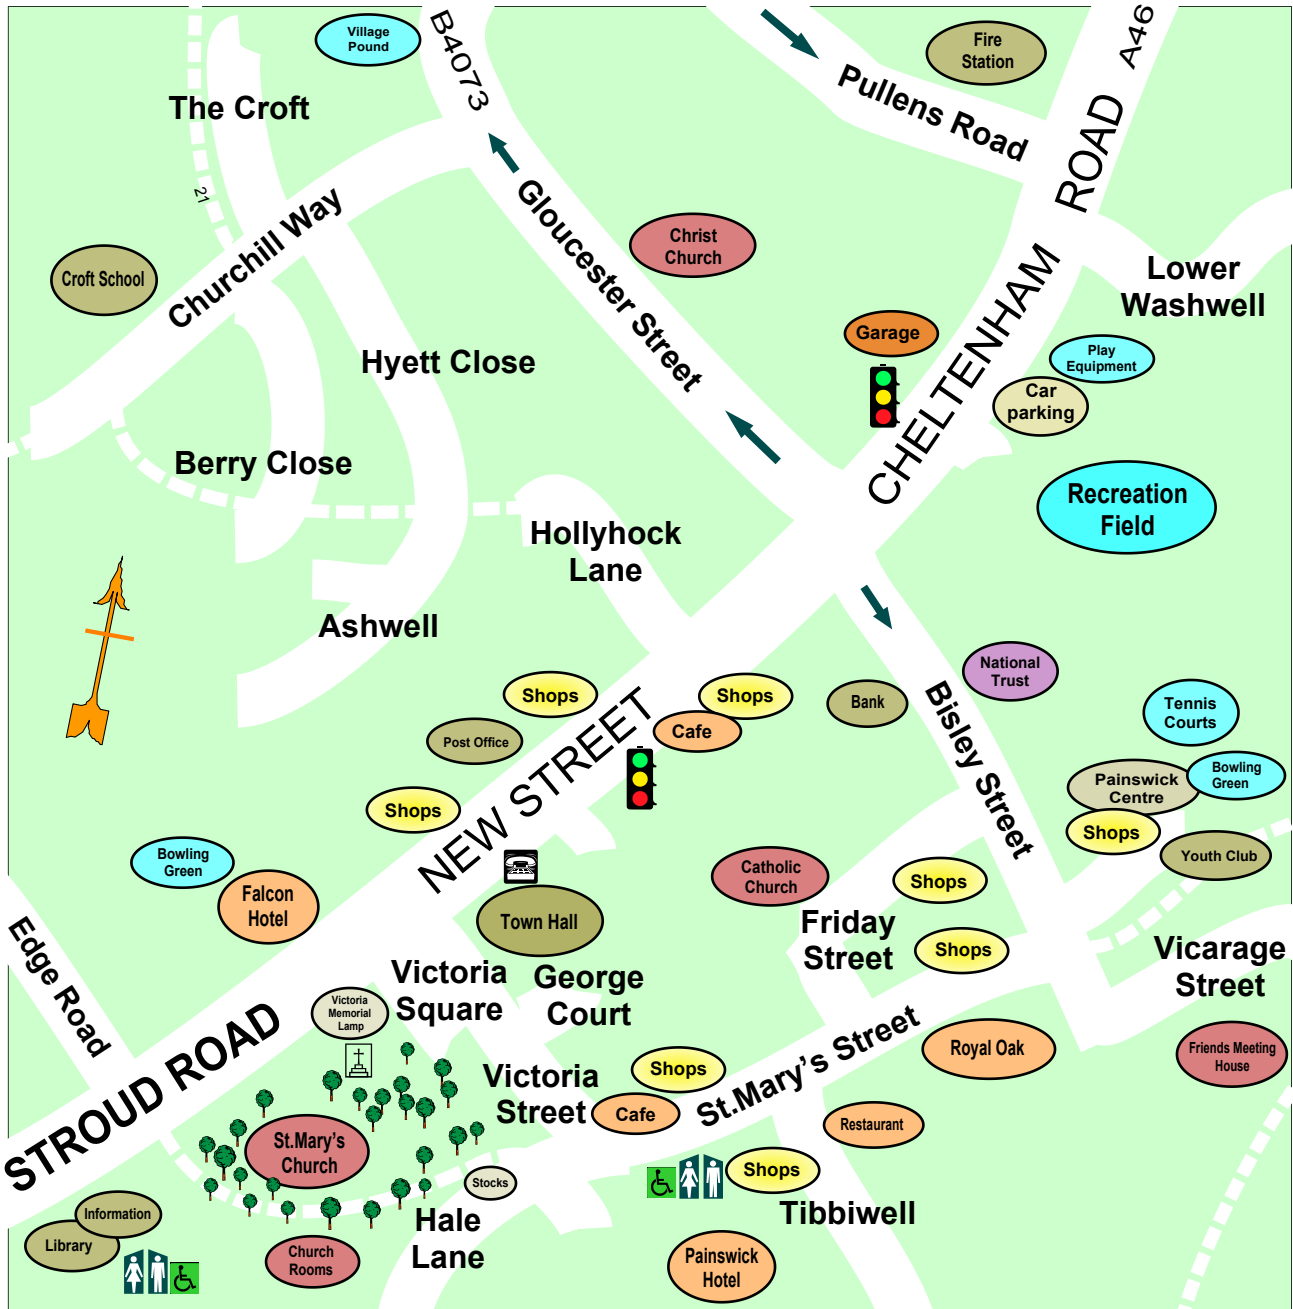

PAINSWICK

GLOUCESTERSHIRE

September 2005
LWB

Painswick Parish Council

TOWN HALL VICTORIA SQUARE
PAINSWICK GLOUCESTERSHIRE GL6 6QA

01452.812722

www.painswick-pc.gov.uk

Map produced with the assistance
of the GRCC and the Rural Initiative Fund